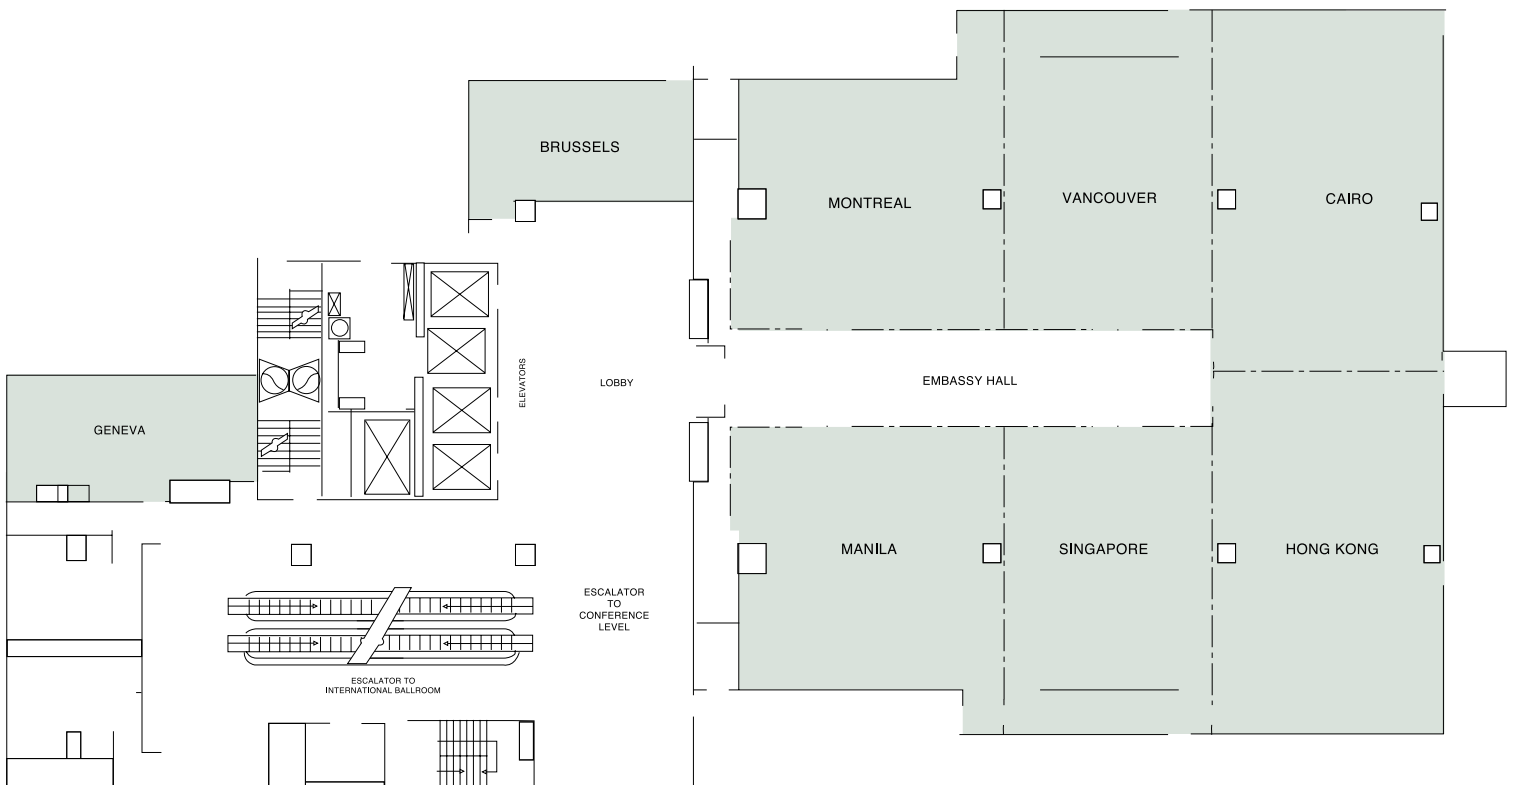

Hyatt Regency Atlanta

DIRECTIONS

From Hartsfield-Jackson Int'l Airport (13 miles): Take 75 / 85 North to exit 248C (on right) and International Blvd. Turn left. Proceed to the third traffic light. Turn right on Peachtree Center Ave. Motor Lobby entrance is one block on left.

EXHIBIT LEVEL

Hyatt Regency Atlanta

INTERNATIONAL TOWER LEVEL

Hyatt Regency Atlanta

BALLROOM LEVEL

Hyatt Regency Atlanta

ATLANTA CONFERENCE LEVEL

EXECUTIVE SUITES