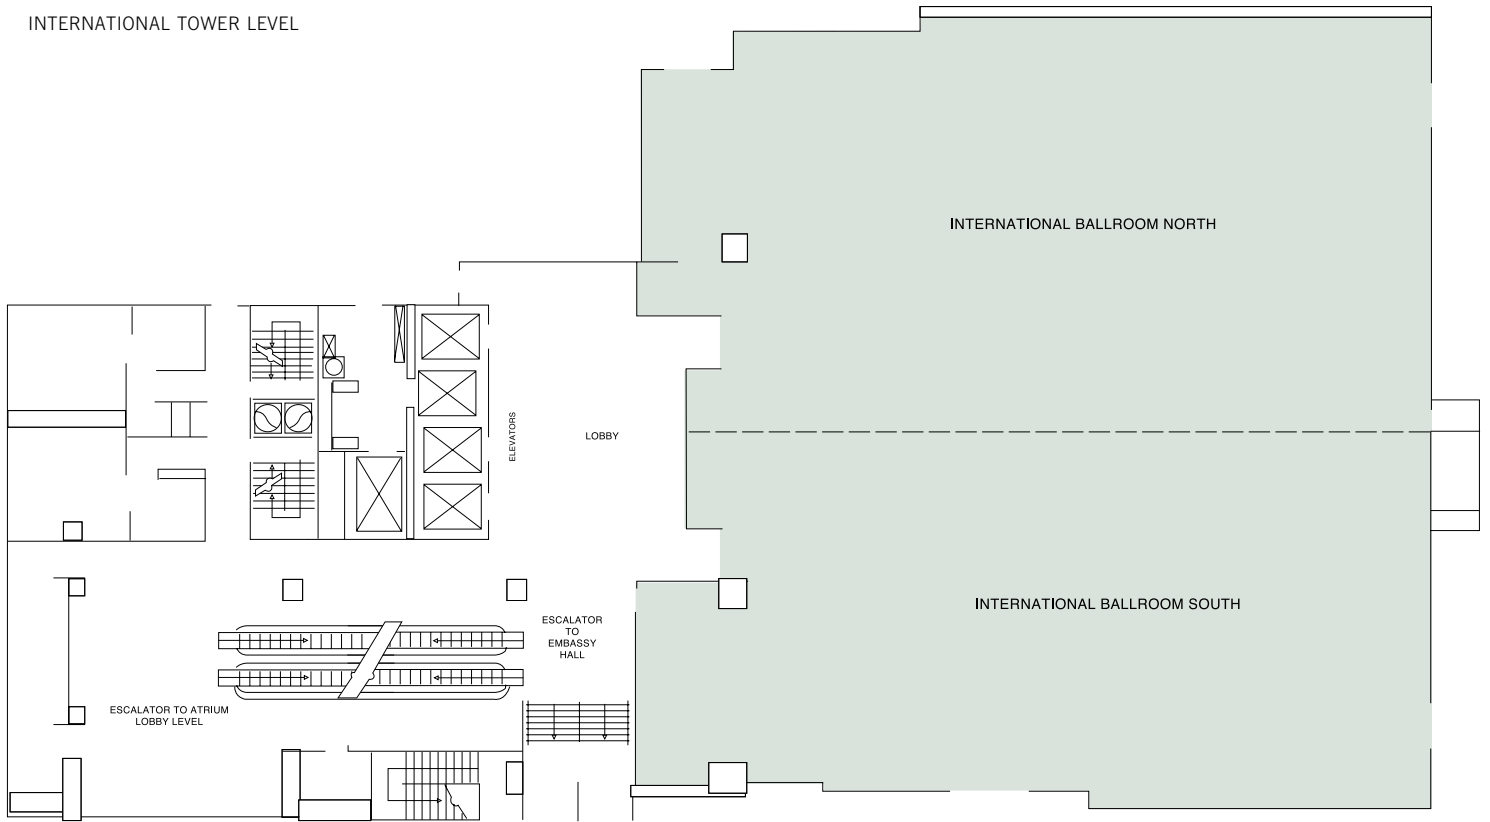

Hyatt Regency Atlanta

DIRECTIONS

From Hartsfield-Jackson Int'l Airport (13 miles): Take 75 / 85 North to exit 248C (on right) and International Blvd. Turn left. Proceed to the third traffic light. Turn right on Peachtree Center Ave. Motor Lobby entrance is one block on left.

EXHIBIT LEVEL

Hyatt Regency Atlanta

INTERNATIONAL TOWER LEVEL

Hyatt Regency Atlanta

BALLROOM LEVEL

Hyatt Regency Atlanta

ATLANTA CONFERENCE LEVEL

EXECUTIVE SUITES