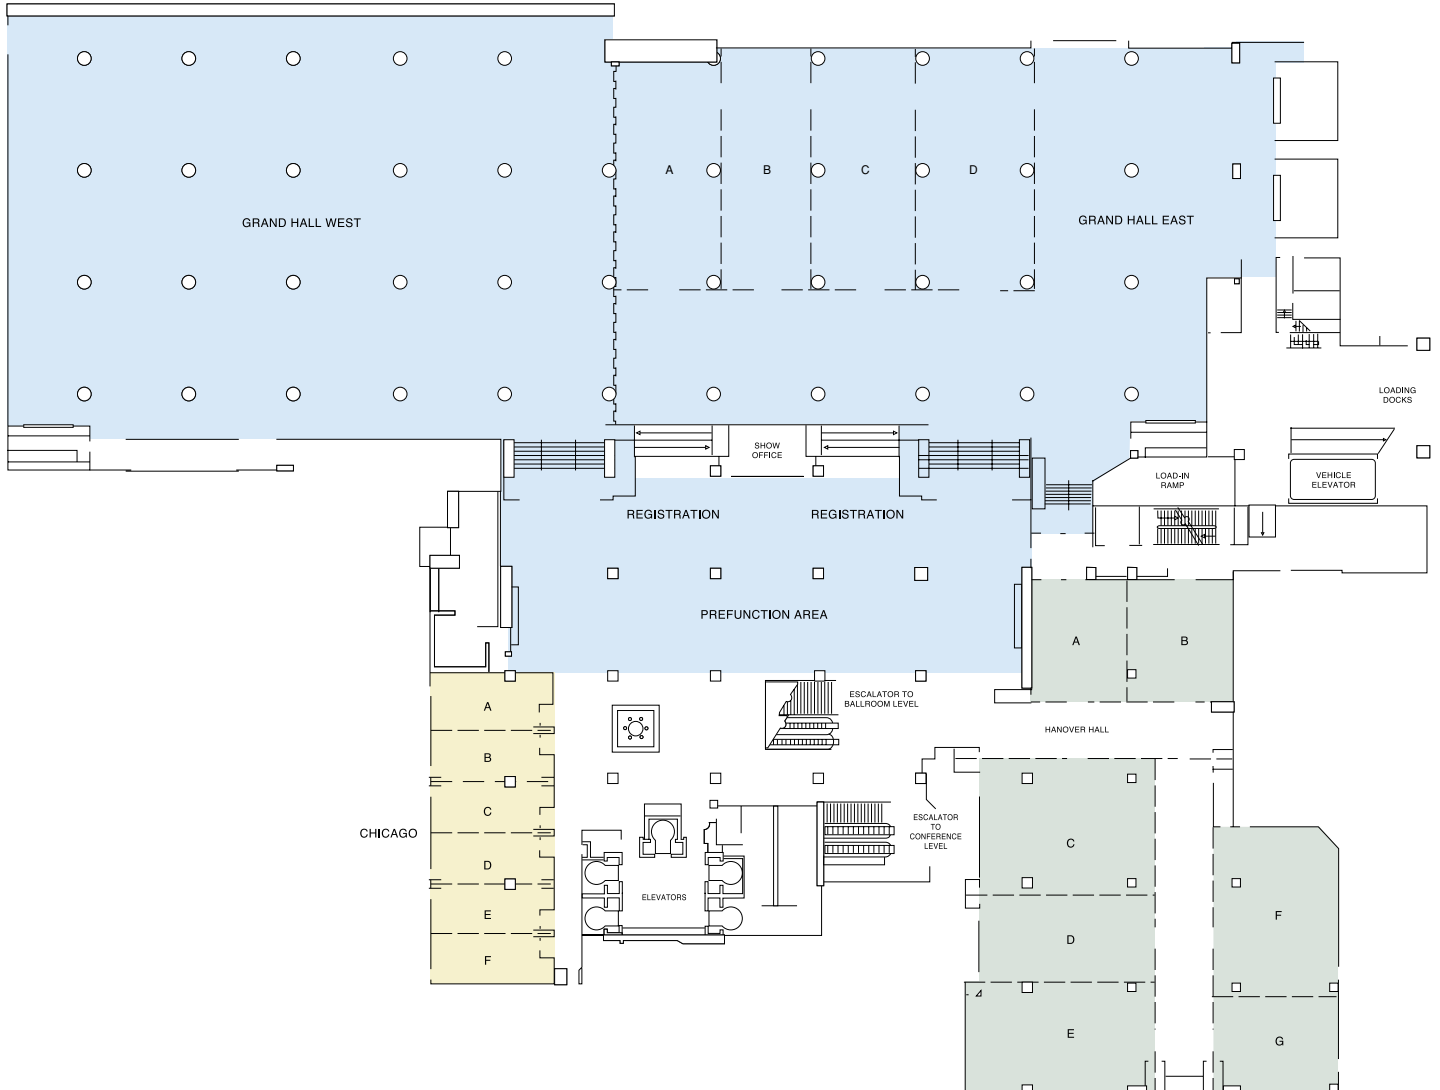

Hyatt Regency Atlanta

DIRECTIONS

From Hartsfield-Jackson Int'l Airport (13 miles): Take 75 / 85 North to exit 248C (on right) and International Blvd. Turn left. Proceed to the third traffic light. Turn right on Peachtree Center Ave. Motor Lobby entrance is one block on left.

EXHIBIT LEVEL

Hyatt Regency Atlanta

INTERNATIONAL TOWER LEVEL

Hyatt Regency Atlanta

BALLROOM LEVEL

Hyatt Regency Atlanta

ATLANTA CONFERENCE LEVEL

EXECUTIVE SUITES